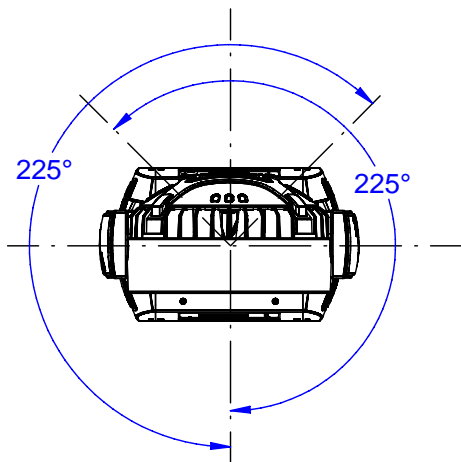

1:10

Pan movement range:450°

Tilt movement range:300°

PRODUCT: Robin 600 LEDWash		
TITLE: Dimensions		
DOCUMENT: All dimensions in mm.		
VERSION: 1	DATE: 09.11.2010	SHEET: 1 OF 1