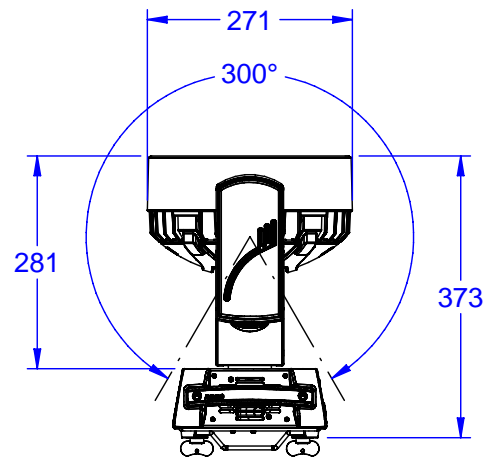

1:10

Pan movement range:450°

Tilt movement range:300°

PRODUCT: Robin 600 LEDWash		
TITLE: Dimensions		
DOCUMENT: All dimensions in mm.		
VERSION: 1	DATE: 09.11.2010	SHEET: 1 OF 1